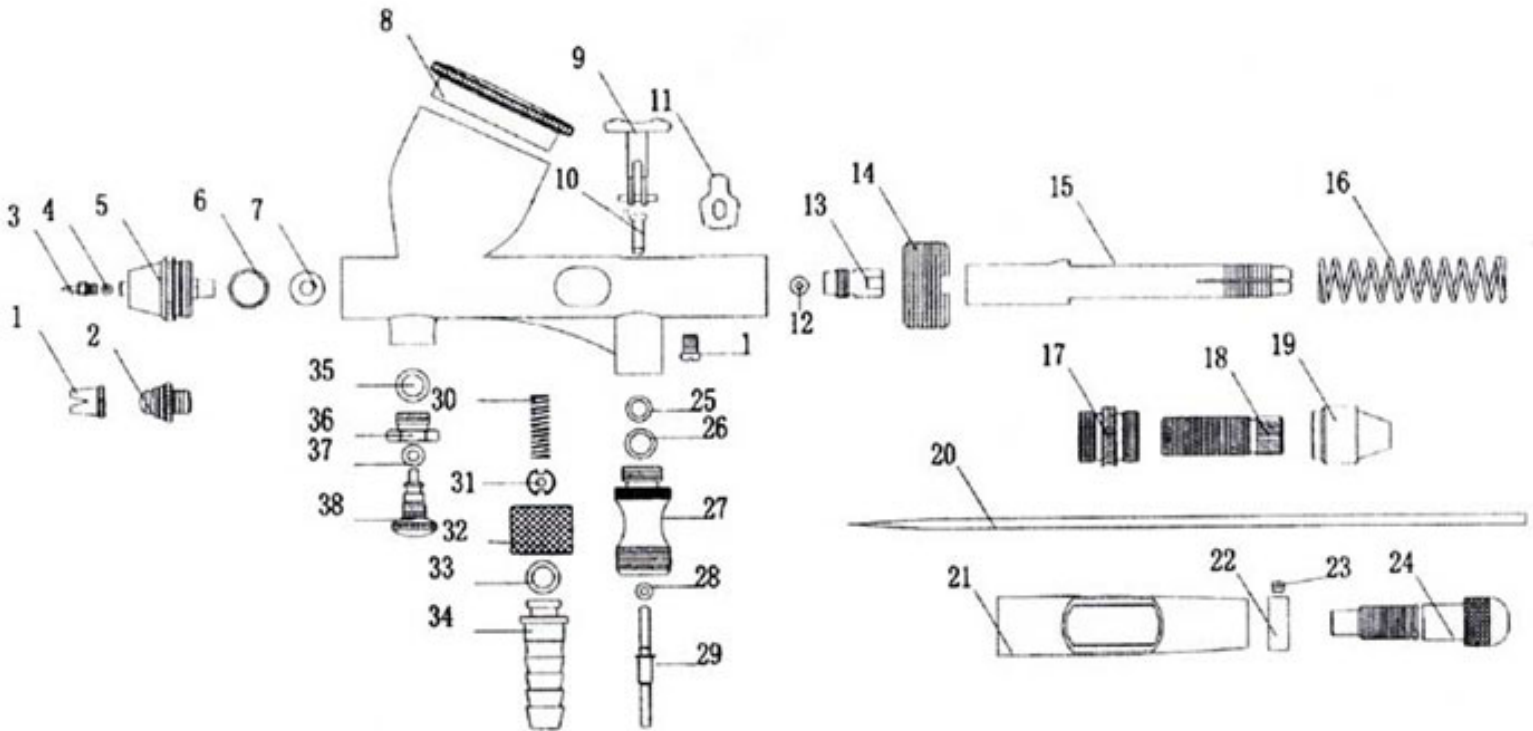

# Master Airbrush Brand - Model G44

## Parts Breakdown

#	Part Description	Part #	#	Part Description	Part #	#	Part Description	Part #
1	Needle Cap	P44-1	14	Stopper	P44-14	27	Valve Body	P44-27
2	Nozzle Cap	P44-2	15	Needle Chucking Guide	P44-15	28	Valve Rod O-Ring	P44-28
3	Nozzle .2mm	P44-3	16	Spring	P44-16	29	Valve Rod	P44-29
4	Nozzle Cap O-Ring	P44-4	17	Linker	P44-17	30	Valve Rod Spring	P44-30
5	Air Cap Body	P44-5	18	Spring Case	P44-18	31	Valve Spring Screw	P44-31
6	O-Ring for Air Cap Body	P44-6	19	Needle Chucking Nut	P44-19	32	Hose Connector Nut	P44-32
7	Seal for Air Cap Body	P44-7	20	Needle .2mm	P44-20	33	Hose Connector O-Ring	P44-33
8	Lid for Color Cup	P44-8	21	Open Chuck Handle, Adj	P44-21	34	Hose Connector Barb	P44-34
9	Trigger	P44-9	22	Bushing	P44-22	35	Micro Air Adj. O-Ring	P44-35
10	Trigger Plunger	P44-10	23	Bush Lock Screw	P44-23	36	Air Adj. Lock Nut	P44-36
11	Secondary Lever Guide	P44-11	24	Needle Adj. Screw	P44-24	37	Micro Air Adj. O-Ring	P44-37
12	Needle Guide O-Ring	P44-12	25	Plunger O-Ring	P44-25	38	Micro Valve Air Adj.	P44-38
13	Needle Guide	P44-13	26	Air Valve O-Ring	P44-26			